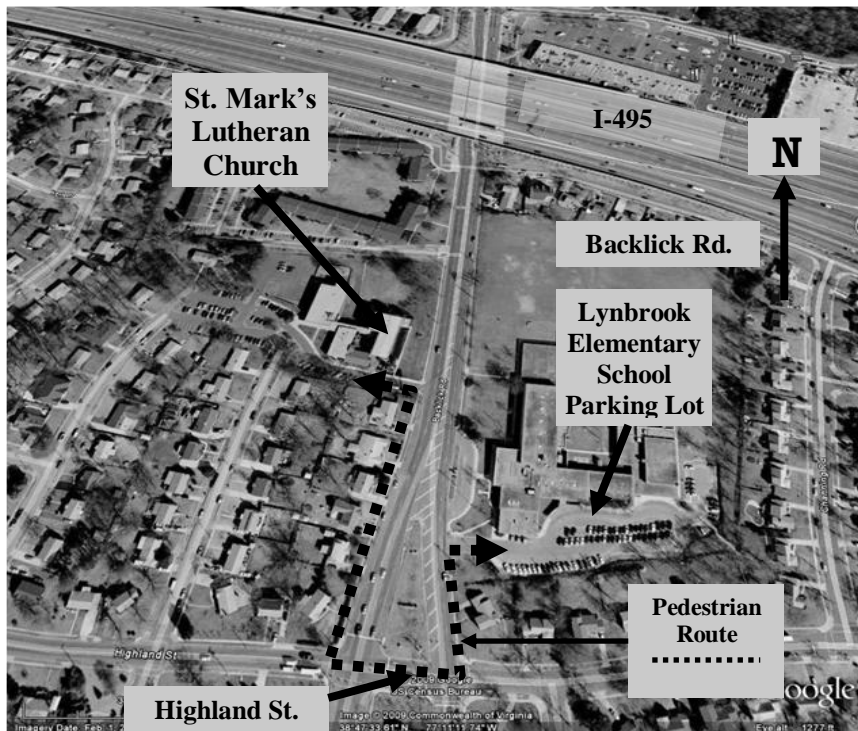

Overflow Parking at Nearby Lynbrook Elementary School

The parking lot at St. Mark's has limited spaces. If you should find yourself running late, you may park at Lynbrook ES immediately opposite St. Mark's on the east side of Backlick Rd.

You may access this on the northbound lane of Backlick Rd. If you are approaching St. Mark's on Backlick Rd in a southern direction, just make a U-turn at the traffic light of Backlick Rd. and Highland St. immediately south of St. Mark's to access the Lynbrook ES parking lot. It will take you about a five minute walk to get from there to St. Mark's using the Highland St. crossing.

We thank the Franconia Police Department for providing police officers to control traffic and assist pedestrians crossing Backlick Rd. to and from the church between 5:30 to 7:00 PM and from 8:30 to 10:00 PM on the evenings of our performances.